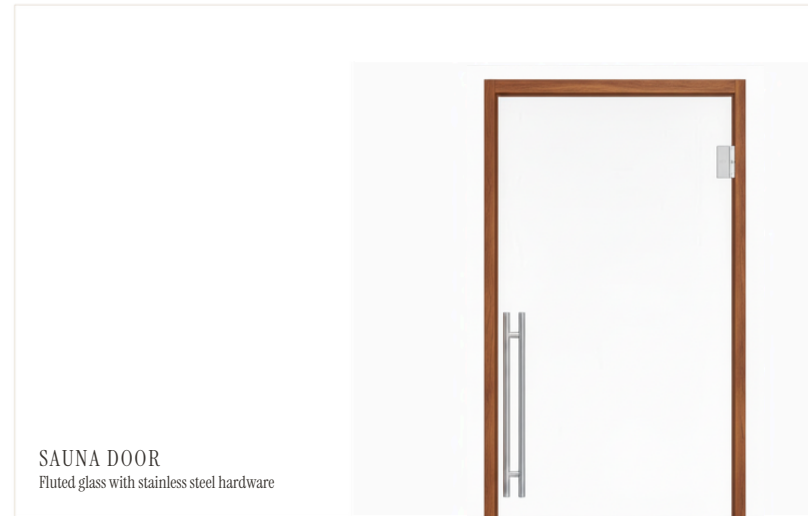

SAUNA DOOR
Fluted glass with stainless steel hardware