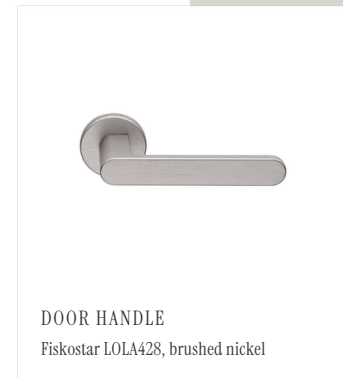

INTERIOR DOOR V2
Flush door with straight edges, oak veneer
with custom stain matched to the parquet
flooring, lacquered

SKIRTING BOARD V1
16 x 58 mm
Tikkurila F497
DOOR CASING V1
16 x 70 mm
Tikkurila F497

DOOR HANDLE
Fiskostar LOLA428, brushed nickel