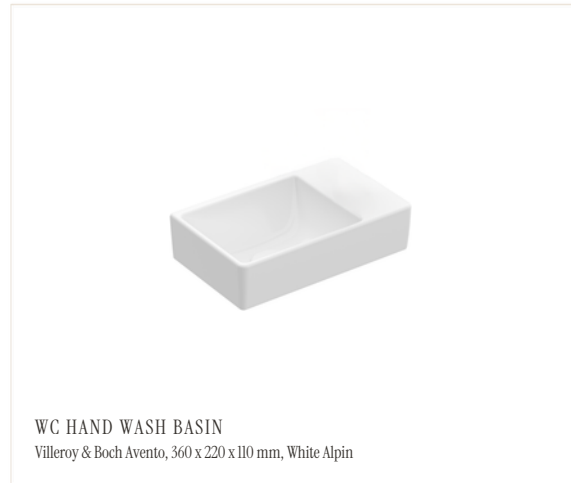

D'Artagnan

PREMIUM PACKAGE - *AVAILABLE AT AN ADDITIONAL COST
Bathrooms & WC

WALL TILES
60 x 120 cm FAP Tortora (matt)

FLOOR TILES
60 x 60 cm FAP Sheer Grey (matt)

CEILING FINISH
Moisture-resistant smooth gypsum board suspended ceiling, white