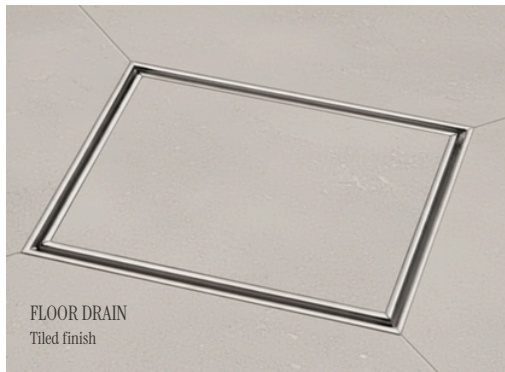

SHOWER SCREEN
Fluted glass with stainless steel profiles

TRAP
Villeroy & Boch, brushed nickel

BACKLIT LED MIRROR
Custom-shaped

LINEAR SHOWER DRAIN
Tiled

*The Developer reserves the right to make changes to the interior finish packages.
All images are for illustrative purposes only.

D'Artagnan

PREMIUM PACKAGE - *AVAILABLE AT AN ADDITIONAL COST

Sauna

ELECTRIC HEATER
HUUM DROP

SAUNA CLADDING: WALLS AND CEILING
Thermally modified aspen, SRP profile
215A Bushel

SAUNA BENCH BOARDS
Thermally modified aspen, SRP profile
215A Bushel