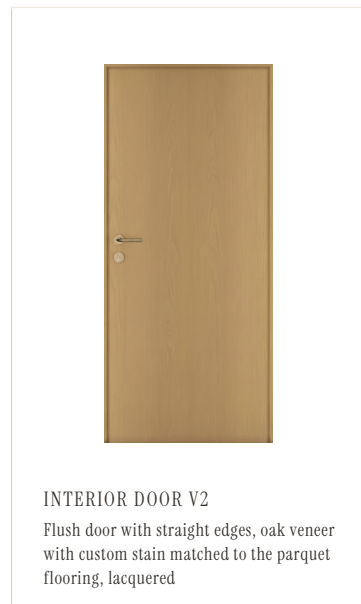

WALL PAINT
Tikkurila F497

ACCENT WALL
Tikkurila J485

CEILING PAINT
white

APARTMENT DOOR HANDLE
Valnes, stainless steel, matte finish

APARTMENT DOOR LOCKSET
Valnes, entrance door security lockset

APARTMENT ENTRANCE DOOR
Fire-rated door, veneered and painted,
colour: Tikkurila N499

RECESSED LIGHTS
KOHL Luxo,
white

AVAILABLE AT AN
ADDITIONAL COST

POWER OUTLETS
JUNG LS 990 Ivory,
gloss finish

LIGHT SWITCHES
JUNG LS 990 white,
gloss finish

INTERIOR DOOR V1
Flush door with straight edges,
painted in Tikkurila F497