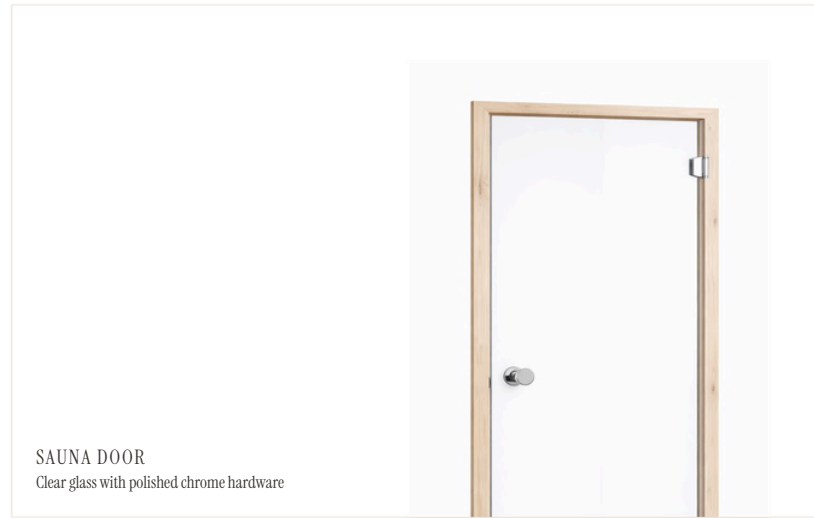

SAUNA CLADDING: WALLS AND CEILING
Natural Alder, STS4 profile
230A Altostratus

SAUNA BENCH BOARDS
Natural Alder, STS4 profile
230A Altostratus

SAUNA DOOR
Clear glass with polished chrome hardware