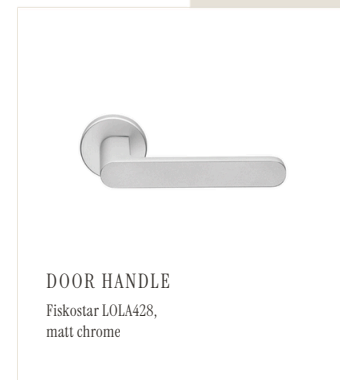

WALL PAINT
Tikkurila F497

ACCENT WALL
Tikkurila J485

CEILING PAINT
white

APARTMENT DOOR HANDLE
Valnes, stainless steel, matte finish

APARTMENT DOOR LOCKSET
Valnes, entrance door security lockset

APARTMENT ENTRANCE DOOR
Fire-rated door, veneered and painted,
colour: Tikkurila N499

RECESSED LIGHTS
KOHL Luxo,
white

AVAILABLE AT AN
ADDITIONAL COST

POWER OUTLETS
JUNG LS 990 Ivory,
gloss finish

LIGHT SWITCHES
JUNG LS 990 white,
gloss finish

INTERIOR DOOR V1
Flush door with straight edges,
painted in Tikkurila F497

INTERIOR DOOR V2
Flush door with straight edges, oak veneer
with custom stain matched to the parquet
flooring, lacquered

ENTRANCE HALL FLOOR
60x60 Energieker Morphic Veil Ivory (matt)

PARQUET FLOORING
Holz tamm Naturaalne UV-cured oil finish, 14x145x2230 mm