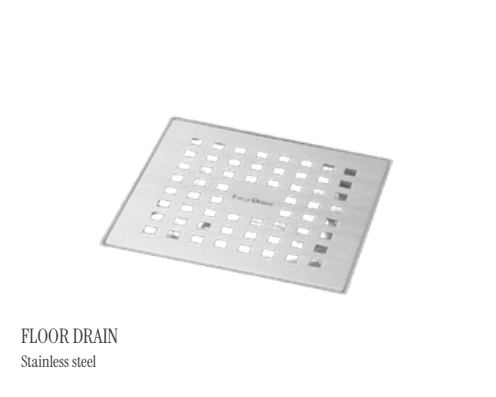

Aramis

INTERIOR PACKAGE III
Sauna

ELECTRIC HEATER
HUUM DROP

SAUNA CLADDING: WALLS AND CEILING
Natural Alder, STS4 profile
230A Altostratus

SAUNA BENCH BOARDS
Natural Alder, STS4 profile
230A Altostratus

FLOOR DRAIN
Stainless steel