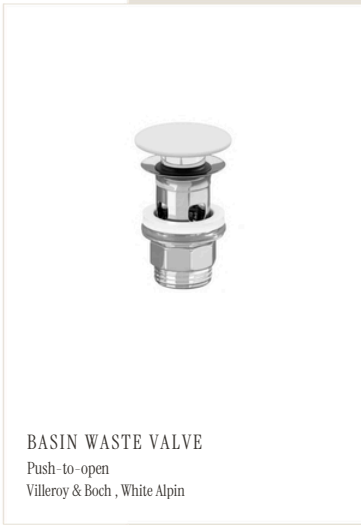

FLOOR AND WALL TILES
60x60 cm Energieker Morphic Veil Ivory (matt)

TOILET BOWL
Villeroy & Boch Skylia,
White Alpin

FLUSH PLATE
Villeroy & Boch ViConnect 200S,
brushed chrome

RECESSED LIGHTS
KOHL Luxo IP65,
white

BASIN WASTE VALVE
Push-to-open
Villeroy & Boch, White Alpin

CEILING FINISH
Moisture-resistant smooth gypsum
board suspended ceiling, white

*The Developer reserves the right to make changes to the interior finish packages.
All images are for illustrative purposes only.