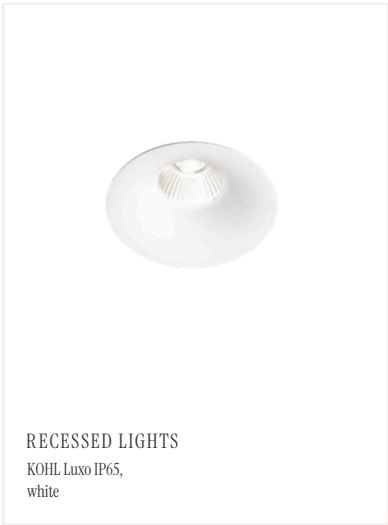

RECESSED LIGHTS
KOHL Luxo,
white

AVAILABLE AT AN
ADDITIONAL COST

POWER OUTLETS
JUNG LS 990 Ivory,
gloss finish

LIGHT SWITCHES
JUNG LS 990 white,
gloss finish

INTERIOR DOOR V1
Flush door with straight edges,
painted in Tikkurila F497

FLOOR AND WALL TILES
60x60 cm Energieker Morphic Veil Ivory (matt)

TOILET BOWL
Villeroy & Boch Skylia,
White Alpin

FLUSH PLATE
Villeroy & Boch ViConnect 200S,
brushed chrome

RECESSED LIGHTS
KOHL Luxo IP65,
white