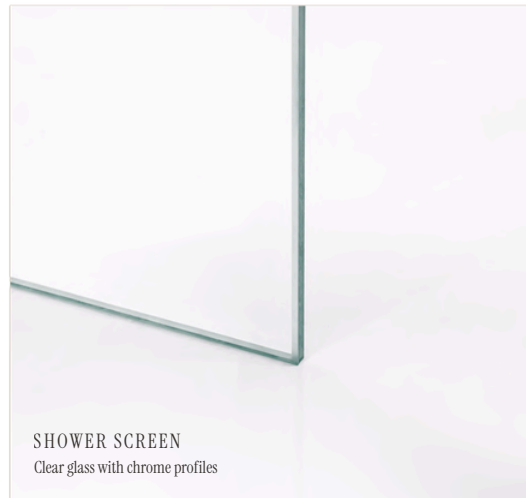

BASIN WASTE VALVE
Push-to-open
Villeroy & Boch, White Alpin

CEILING FINISH
Moisture-resistant smooth gypsum
board suspended ceiling, white

*The Developer reserves the right to make changes to the interior finish packages.
All images are for illustrative purposes only.

Aramis

INTERIOR PACKAGE III
Bathrooms & WC

SHOWER SET
Villeroy & Boch, chrome

BATH MIXER
Villeroy & Boch, chrome

BASIN MIXER
Villeroy & Boch Skyla, chrome

ACRYLIC BATHTUB
Forma, Balteco

BATH & SHOWER SET
Villeroy & Boch, chrome

SHOWER SCREEN
Clear glass with chrome profiles

TRAP
Villeroy & Boch, chrome

BACKLIT LED MIRROR
Square

LINEAR SHOWER DRAIN
Tiled

PROKAPITAL

*The Developer reserves the right to make changes to the interior finish packages.
All images are for illustrative purposes only.