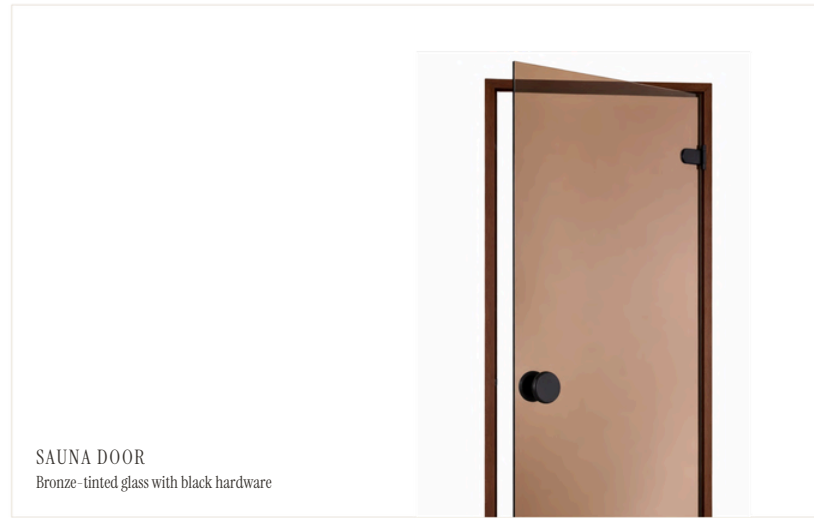

SAUNA CLADDING: WALLS AND CEILING
Natural Alder, STS4 profile
222A Hedgehog

SAUNA BENCH BOARDS
Natural Alder, STS4 profile
222A Hedgehog

SAUNA DOOR
Bronze-tinted glass with black hardware