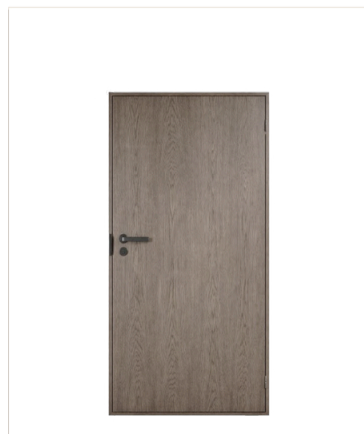

ACCENT WALL
Tikkurila J483

CEILING PAINT
white

APARTMENT DOOR HANDLE
Valnes, stainless steel, matte finish

APARTMENT DOOR LOCKSET
Valnes, entrance door security lockset

APARTMENT ENTRANCE DOOR
Fire-rated door, veneered and painted,
colour: Tikkurila N499

RECESSED LIGHTS
KOHL Luxo,
black

AVAILABLE AT AN
ADDITIONAL COST

POWER OUTLETS
JUNG LS 990 black,
gloss finish

LIGHT SWITCHES
JUNG LS 990 white,
gloss finish

INTERIOR DOOR V1
Flush door with straight edges,
painted in Tikkurila F497

INTERIOR DOOR V2
Flush door with straight edges, oak veneer
with custom stain matched to the parquet
flooring, lacquered

ENTRANCE HALL FLOOR
60 x 60 cm Energjeker Miro Flame (matt)

PARQUET FLOORING
Holz oak Opera UV-cured oil finish, 14 x 145 x 2230 mm