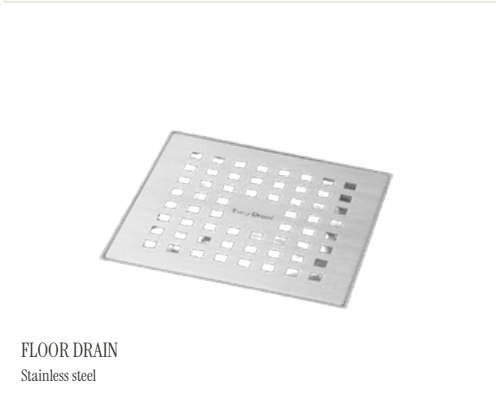

Porthos

INTERIOR PACKAGE II
Sauna

ELECTRIC HEATER
HUUM DROP

SAUNA CLADDING: WALLS AND CEILING
Natural Alder, STS4 profile
222A Hedgehog

SAUNA BENCH BOARDS
Natural Alder, STS4 profile
222A Hedgehog

FLOOR DRAIN
Stainless steel