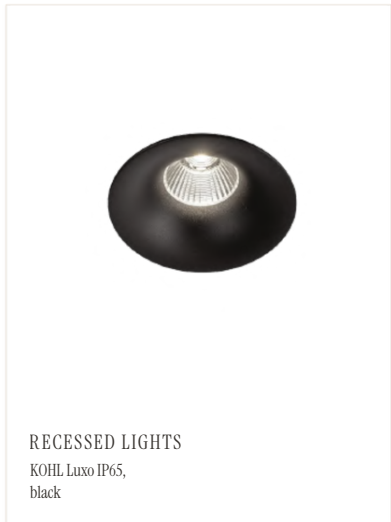

ACCENT WALL
Tikkurila J483

CEILING PAINT
white

APARTMENT DOOR HANDLE
Valnes, stainless steel, matte finish

APARTMENT DOOR LOCKSET
Valnes, entrance door security lockset

APARTMENT ENTRANCE DOOR
Fire-rated door, veneered and painted,
colour: Tikkurila N499

FLOOR AND WALL TILES
60 x 60 cm Energieker Miro Flame (matt)

TOILET BOWL
Villeroy & Boch Skyla,
White Alpin

FLUSH PLATE
Villeroy & Boch ViConnect 200S,
matt black

RECESSED LIGHTS
KOHL Luxo IP65,
black

BASIN WASTE VALVE
Push-to-open
Villeroy & Boch, White Alpin