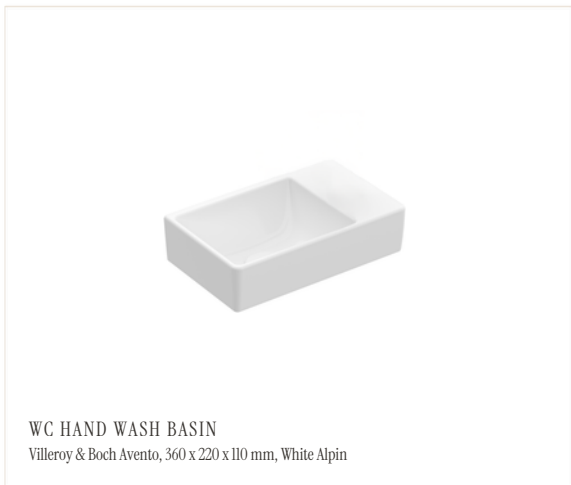

Porthos

INTERIOR PACKAGE II
Bathrooms & WC