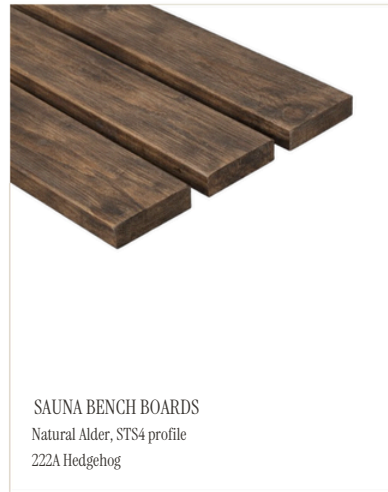

Porthos

INTERIOR PACKAGE II
Sauna

ELECTRIC HEATER
HUUM DROP

SAUNA CLADDING: WALLS AND CEILING
Natural Alder, STS4 profile
222A Hedgehog

SAUNA BENCH BOARDS
Natural Alder, STS4 profile
222A Hedgehog

FLOOR DRAIN
Stainless steel